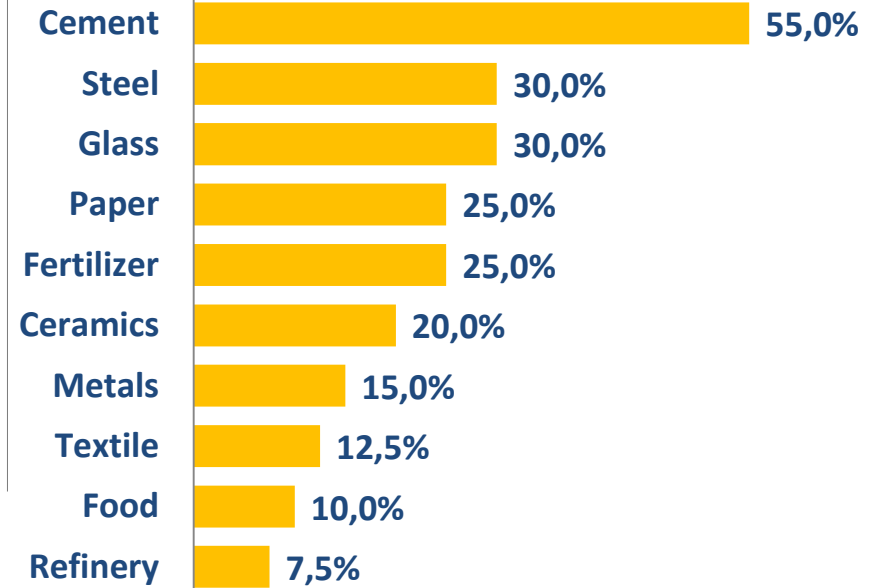

Energy Efficiency Technical Training Event

OSBUK, REGD & U.S. DoE

Identifying Goods for Energy Efficiency

Electricity consumption of Industry

Electricity Consumption per Industry

Energy cost weight in unit production cost